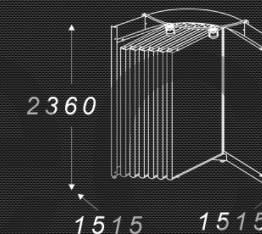

Display measures
2451 X 730 X 2231 mm

Panel measures
1790 X 800 X 15 mm

Packing measures
2270 X 640 X 1020 mm

Weight (Package included)
311 KG
Max weight by panel
44 KG

Logo
Optional

Cotas

Colour

18/20

36/40

**B Series | B4 DUAL 26P(101)
OPTION A**

Display measures
3120 X 1010 X 2360 mm

Panel measures
1920 X 1006 X 15 mm

Packing measures
2300 X 1150 X 1160mm

Weight (Package included)
485 KG
Max weight by panel
60 KG

Logo
Optional

Cotas

9/20

19/40

**B Series | B4 DUAL 26P(101)
OPTION B**

Display measures
3230 X 1010 X 2360 mm

Panel measures
1920 X 1006 X 15 mm

Packing measures
2300 X 1150 X 1160mm

Display measures
1515 X 1515 X 2360 mm

Panel measures
1920 X 1006 X 15 mm

Packing measures
2290 X 730 X 1160mm

Weight (Package included)
270 KG
Max weight by panel
60 KG

Logo
Optional

Cotas (mm)

Colour

15/20