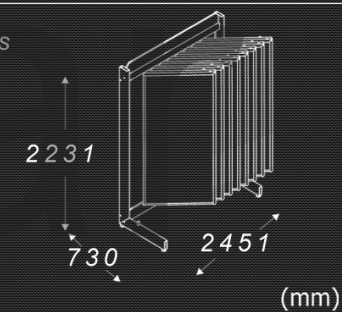

Display measures
2451 X 730 X 2231 mm

Panel measures
1790 X 800 X 15 mm

Packing measures
2270 X 640 X 1020 mm

Weight (Package included)
311 KG
Max weight by panel
44 KG

Logo
Optional

Cotas

Colour

18/20

36/40

**B Series | B4 DUAL 26P(101)
OPTION A**

Display measures
3120 X 1010 X 2360 mm

Panel measures
1920 X 1006 X 15 mm

Packing measures
2300 X 1150 X 1160mm

Weight (Package included)
485 KG
Max weight by panel
60 KG

Logo
Optional

Cotas

9/20

19/40

**B Series | B4 DUAL 26P(101)
OPTION B**

Display measures
3230 X 1010 X 2360 mm

Panel measures
1920 X 1006 X 15 mm

Packing measures
2300 X 1150 X 1160mm

Display measures
1515 X 1515 X 2360 mm

Panel measures
1920 X 1006 X 15 mm

Packing measures
2290 X 730 X 1160mm

Weight (Package included)
270 KG
Max weight by panel
60 KG

Logo
Optional

Cotas (mm)

Colour

15/20