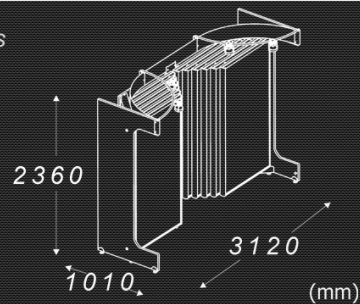

Display measures
2451 X 730 X 2231 mm

Panel measures
1790 X 800 X 15 mm

Packing measures
2270 X 640 X 1020 mm

Weight (Package included)
311 KG
Max weight by panel
44 KG

Logo
Optional

Cotas

Colour

18/20

36/40

**B Series | B4 DUAL 26P(101)
OPTION A**

Display measures
3120 X 1010 X 2360 mm

Panel measures
1920 X 1006 X 15 mm

Packing measures
2300 X 1150 X 1160mm

Weight (Package included)
485 KG
Max weight by panel
60 KG

Logo
Optional

Cotas

9/20

19/40

**B Series | B4 DUAL 26P(101)
OPTION B**

Display measures
3230 X 1010 X 2360 mm

Panel measures
1920 X 1006 X 15 mm

Packing measures
2300 X 1150 X 1160mm

Display measures
1515 X 1515 X 2360 mm

Panel measures
1920 X 1006 X 15 mm

Packing measures
2290 X 730 X 1160mm

Weight (Package included)
270 KG
Max weight by panel
60 KG

Logo
Optional

Cotas (mm)

Colour

15/20