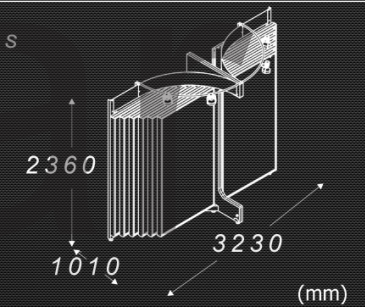

**B Series | B4 DUAL 26P(101)
OPTION B**

Display measures
3230 X 1010 X 2360 mm

Panel measures
1920 X 1006 X 15 mm

Packing measures
2300 X 1150 X 1160mm

Weight (Package included)
485 KG
Max weight by panel
60 KG

Logo
Optional

Cotas

9/20

19/40