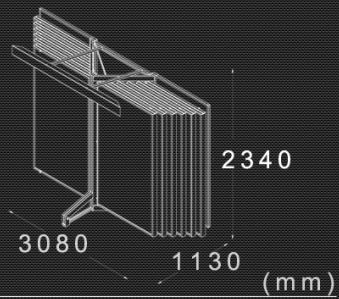

B Series | B1 26P 101

Display measures
3080 X 1130 X 2340 mm

Panel measures
1920 X 1006 X 15 mm

Packing measures
2270 X 1000 X 1155mm

Weight (Package included)
377 KG
Max weight by panel
60 KG

Logo
Optional

Heights

Container

9/20   21/40